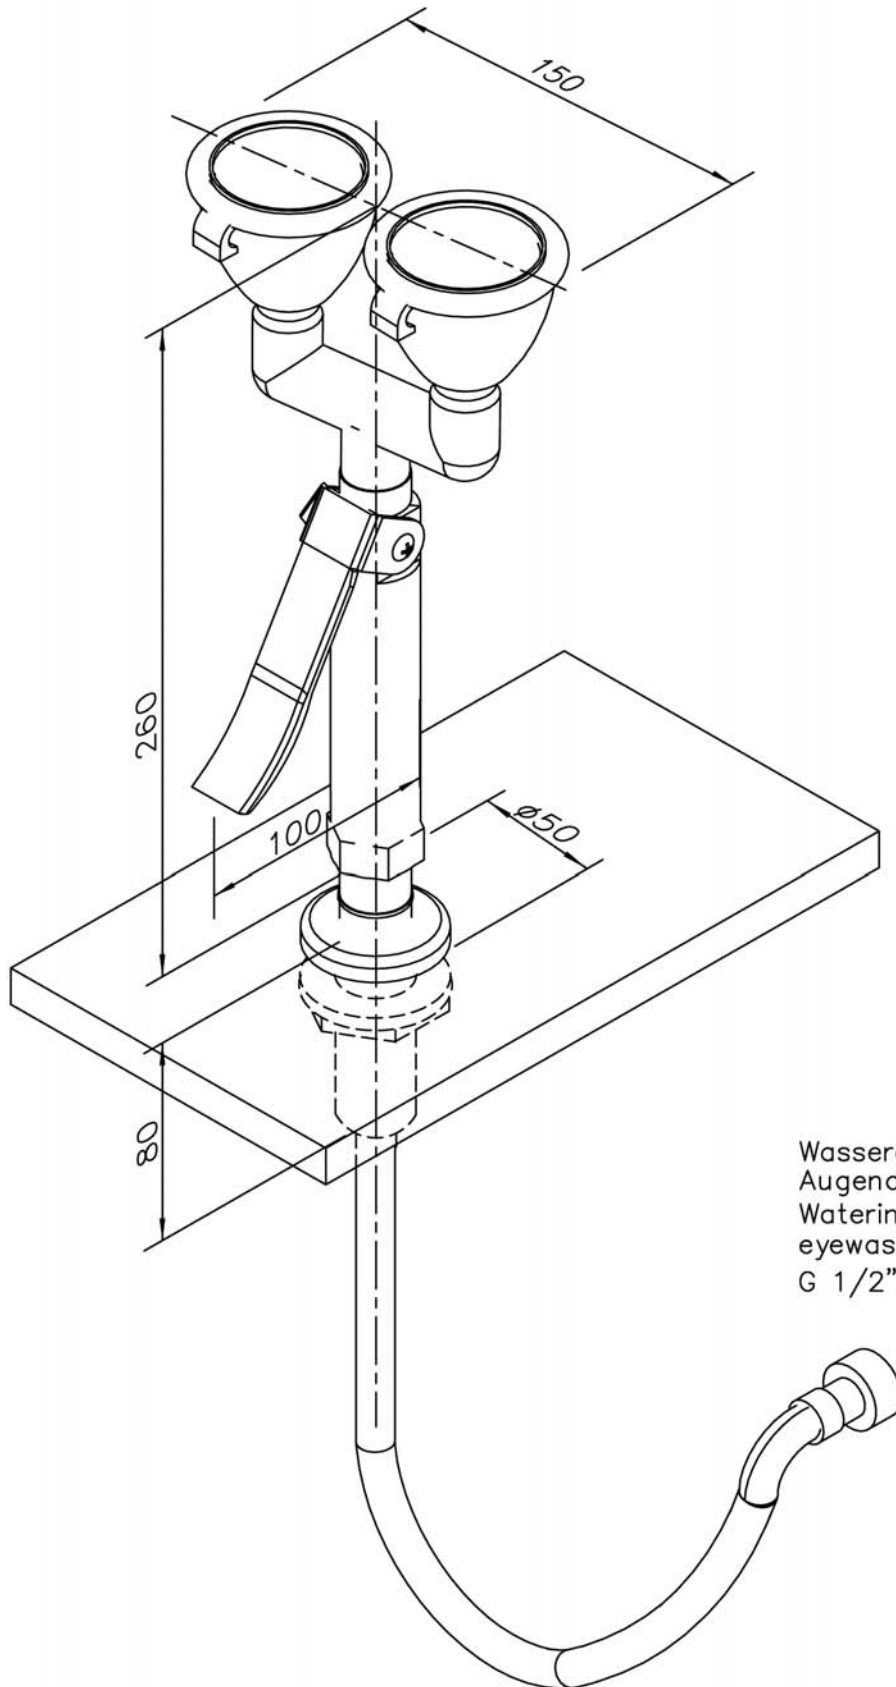

not to Scale

Wasseranschluss
Augendusche
Waterinlet
eyewash
G 1/2" IG female